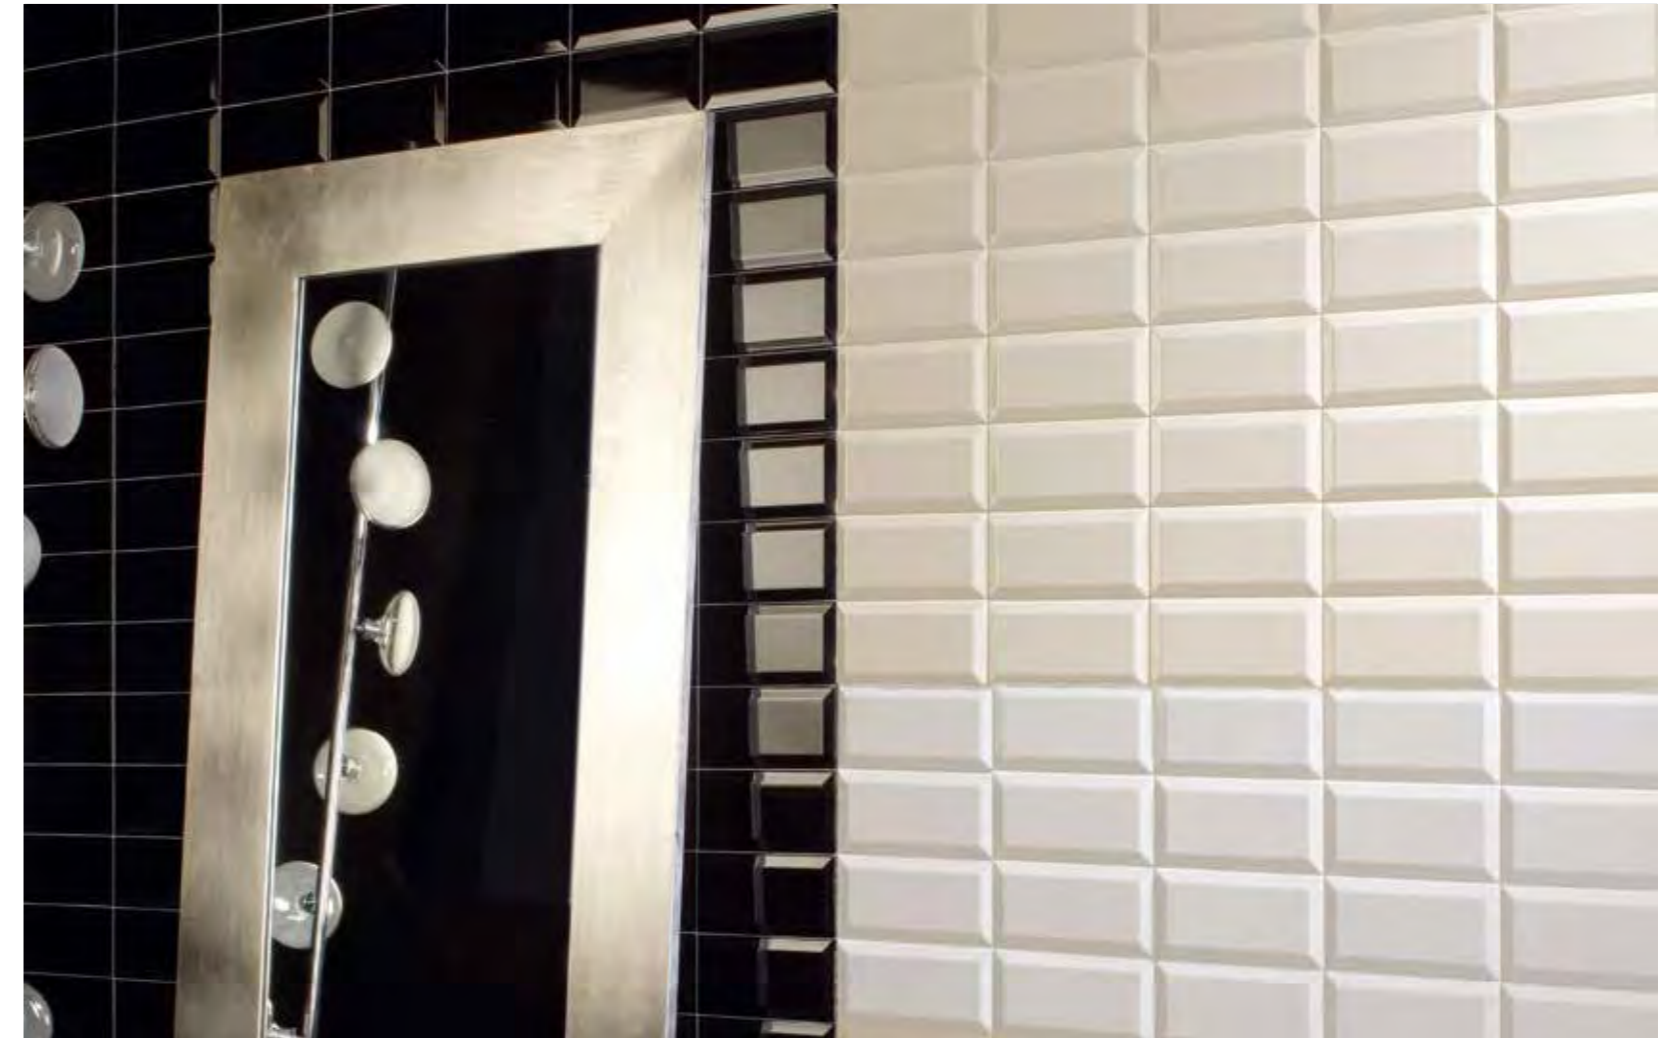

BISEL

GLOSSY WALL TILE · 10x20 / 4"x8"

 Bisel Blanco Brillo 10x20 / 4"x8"	 Bisel Negro Brillo 10x20 / 4"x8"	 Bisel Ivory Brillo 10x20 / 4"x8"	 Bisel Marfil Brillo 10x20 / 4"x8"	 Bisel Bone Brillo 10x20 / 4"x8"
 Bisel Beige Brillo 10x20 / 4"x8"	 Bisel Almond Brillo 10x20 / 4"x8"	 Bisel Olive Brillo 10x20 / 4"x8"	 Bisel Limestone Brillo 10x20 / 4"x8"	 Bisel Light Grey Brillo 10x20 / 4"x8"
 Bisel Dark Grey Brillo 10x20 / 4"x8"	 Bisel Sage Brillo 10x20 / 4"x8"	 Bisel Perla Brillo 10x20 / 4"x8"	 Bisel Plata Brillo 10x20 / 4"x8"	 Bisel Oro Brillo 10x20 / 4"x8"
 Bisel Avon Brillo 10x20 / 4"x8"	 Bisel Azul Brillo 10x20 / 4"x8"	 Bisel Marino Brillo 10x20 / 4"x8"	 Bisel Teal Brillo 10x20 / 4"x8"	 Bisel Turquesa Brillo 10x20 / 4"x8"
 Bisel Aqua Brillo 10x20 / 4"x8"	 Bisel Verde Brillo 10x20 / 4"x8"	 Bisel Verde Botella 10x20 / 4"x8"	 Bisel Limón Brillo 10x20 / 4"x8"	 Bisel Naranja Brillo 10x20 / 4"x8"
 Bisel Rojo-f Brillo 10x20 / 4"x8"	 Bisel Malva Brillo 10x20 / 4"x8"	 Bisel Plum Brillo 10x20 / 4"x8"	 Bisel Rosa-f Brillo 10x20 / 4"x8"	

MATT WALL TILE · 10x20 / 4"x8"

 Bisel Blanco Mate 10x20 / 4"x8"	 Bisel Negro Mate 10x20 / 4"x8"

MODELO	MEDIDAS	PIEZAS / CAJA	PIEZAS / M₂	M₂ / CAJA	CAJAS / PALET	PESO / M₂	PESO / PIEZA	PESO / CAJA	M₂ / PALET	PESO / PALET	VENTA
BASE	10 x 20 - 4" x 8"	50	50	1	96	11,55	0,23	11,55	96	1109	M2

Bisel Negro Brillo 10x20 | Bisel Blanco Brillo 10x20 | Bisel Marfil Brillo 10x20