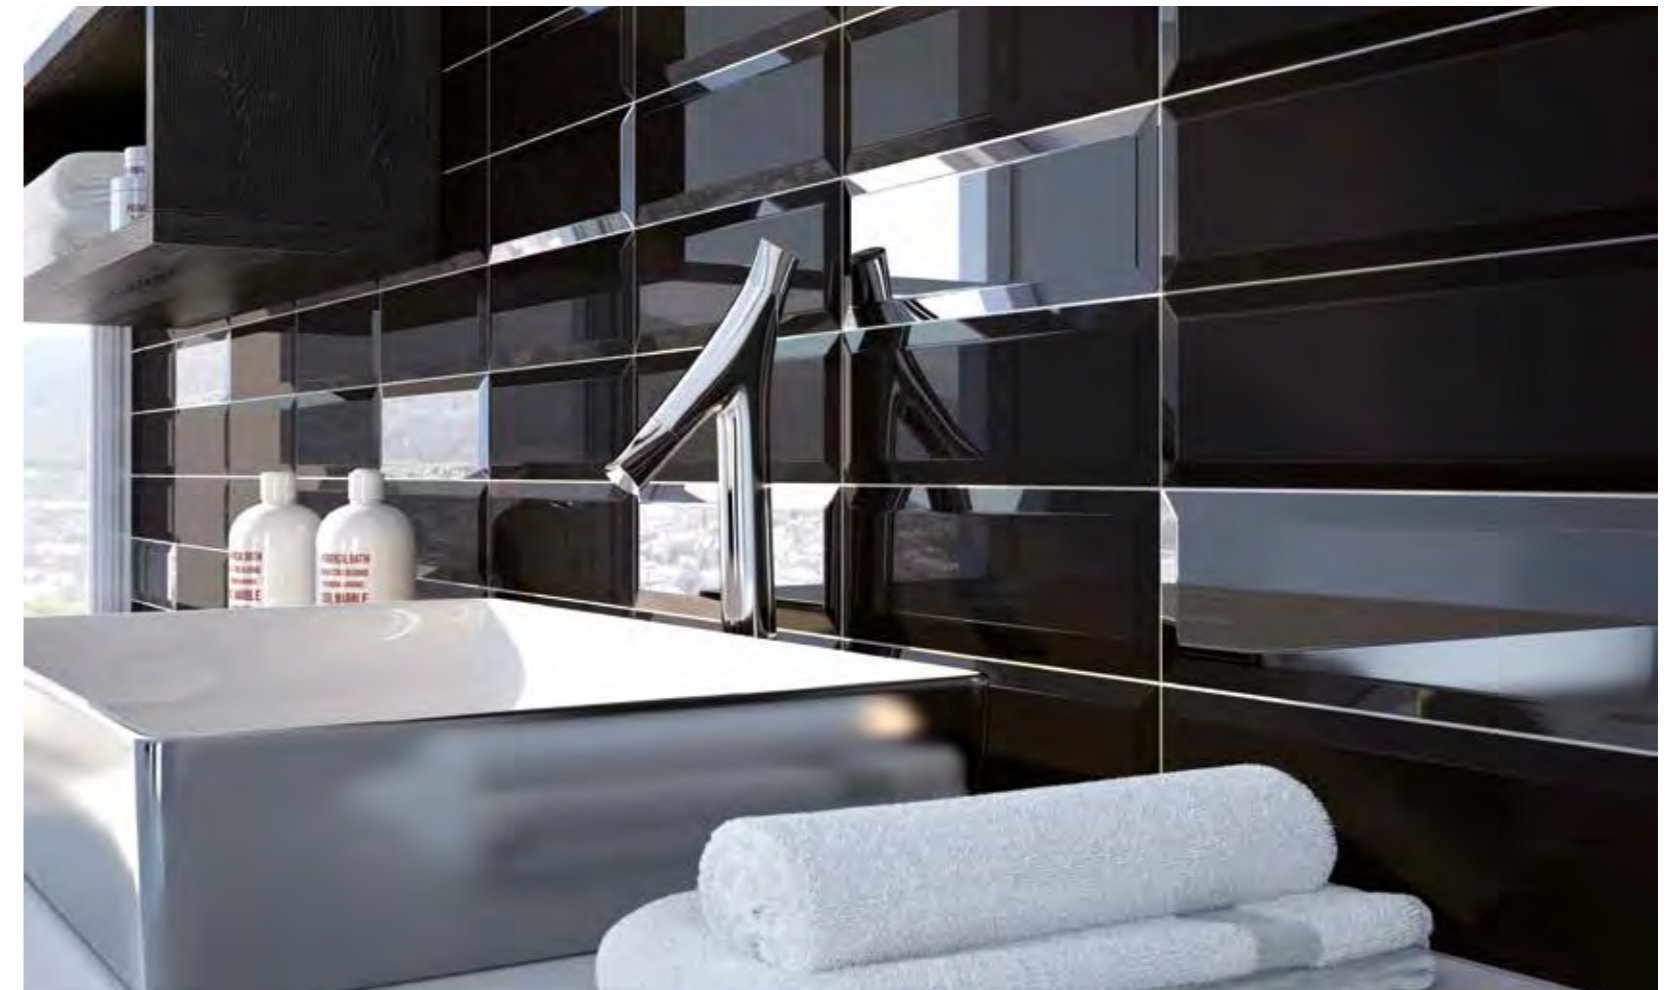

Bisel Negro Brillo 10x30 | Bisel Plata Brillo 10x30

MODELO	MEDIDAS	PIEZAS / CAJA	PIEZAS / M²	M₂ / CAJA	CAJAS / PALET	PESO / M²	PESO / PIEZA	PESO / CAJA	M₂ / PALET	PESO / PALET	VENTA
BASE	10 x 30 - 4" x 12"	34	33,333	1,02	87	13,47	0,40	13,74	88,74	1,196	M2