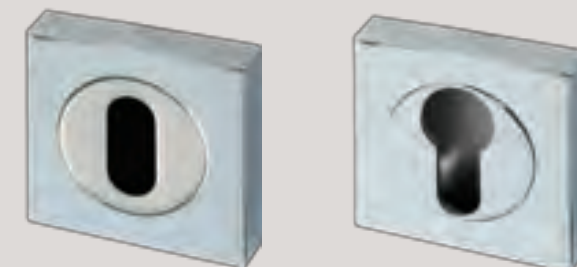

clé / key   cylindre / cylinder