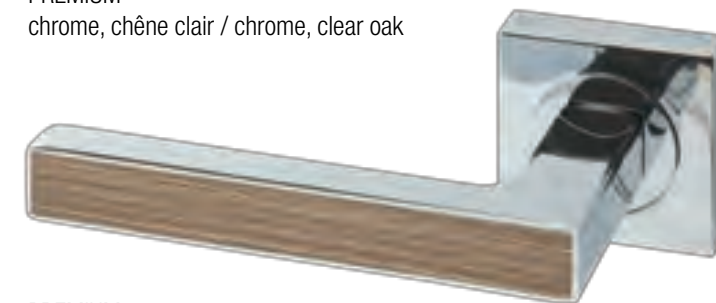

Livourne
finition satin nickel

Rome
finition chrome

Imola
finition chrome

Capri
finition satin nickel

Bergame
finition satin nickel

Syracuse
finition satin nickel

Pérouse
finition satin acajou

clé / key cylindre / cylinder clé / key cylindre / cylinder

condamnation / toilet condamnation / toilet

Trieste
finition satin nickel

Ancône
finition satin nickel

Florence
finition satin nickel

Collection PREMIUM

Poignées de porte en zamak. Finition chrome, décor assorti aux portes PREMIUM.

Zamak door handle. Chrome finish with a matched PREMIUM door decor.

PREMIUM
chrome, chêne blanc / chrome, white oak

PREMIUM
chrome, chêne clair / chrome, clear oak

PREMIUM
chrome, chêne gris / chrome, gray oak