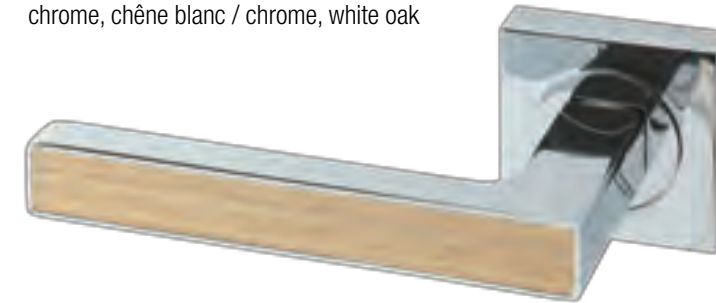

Livourne
finition satin nickel

Rome
finition chrome

Imola
finition chrome

Capri
finition satin nickel

Bergame
finition satin nickel

Syracuse
finition satin nickel

Pérouse
finition satin acajou

clé / key cylindre / cylinder clé / key cylindre / cylinder

condamnation / toilet condamnation / toilet

Trieste
finition satin nickel

Ancône
finition satin nickel

Florence
finition satin nickel

Collection PREMIUM

Poignées de porte en zamak. Finition chrome, décor assorti aux portes PREMIUM.

Zamak door handle. Chrome finish with a matched PREMIUM door decor.

PREMIUM
chrome, chêne blanc / chrome, white oak

PREMIUM
chrome, chêne clair / chrome, clear oak

PREMIUM
chrome, chêne gris / chrome, gray oak